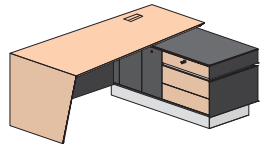

PRIVATE OFFICE FURNITURE COLLECTION TRAPEZIO

Desk

W x D x H	
81.26"	x38.58"/30.71" x30.71"
image	SF-150.110
mirror	SF-150.115

Desk

W x D x H	
81.26"	x70.16" x30.71"
image	SF-150.120
mirror	SF-150.125

Desk

W x D x H	
81.26"	x38.58" x30.71"
image	SF-150.130
mirror	SF-150.135

Conference table

W x D x H	
141.7"	x70.87"/59.06" x30.71"
SF-150.150	

Coffee table

W x D x H	
33.46"	x33.46" x19.69"
SF-151.100	

Bookcase with doors

W x D x H	
27.56"	/21.65" x17.32" x86.61"
SF-152.100	

W x D x H	
21.65"	x17.17" x86.61"
SF-152.110	

Mandatory wall mounting!

Bookcase

W x D x H	
27.56"	x17.17" x68.9"
SF-152.120	

W x D x H	
55.12"	x17.17" x68.9"
SF-152.130	

Mandatory wall mounting!

W x D x H	
82.68"	x17.17" x68.9"
SF-152.140	

Wardrobe

W x D x H	
21.65"	x17.17" x86.61"
SF-153.100	

Mandatory wall mounting!

W x D x H	
21.65"	x17.17" x86.61"
SF-153.110	

Low storage unit with 2 hanging file drawers

W x D x H	
64.96"	x20.08" x37.40"
SF-154.100	

Low storage unit with space for a minibar refrigerator