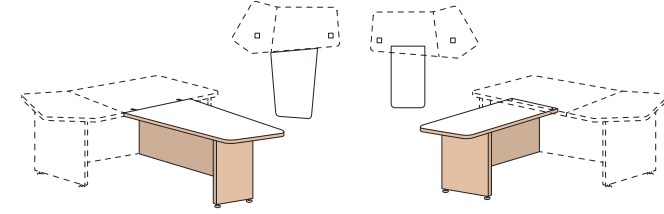

Desk

W x D x H
89.41"x43.15"x30"
image SF-411201
mirror SF-411202

W x D x H
12.80"x40.43"x30"
image SF-411211
mirror SF-411212

Conference table

W x D x H
94.49"x63.98"x30"
SF-411701

W x D x H
94.49"x63.98"x30"
SF-411701.1

Extension

W x D x H
66.54"x38.82"x30"
image SF-413101
mirror SF-413102

W x D x H 28.5"	
width	depth 27.56"
1063	SF-413103
1363	SF-413104
1663	SF-413105

for desks
SF-411201, 411211,
SF-411202, 411212

universal,
fixing under the table top