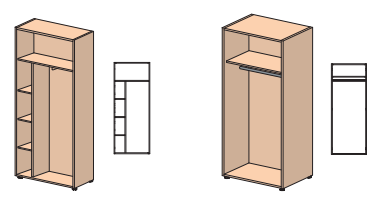

W x D x H
47.24"x19.84"x30"
SF-412400

PRIVATE OFFICE FURNITURE COLLECTION SMARTEX

Shelving unit d. 15.91 mm (0.12" thick fiberboard back)

WxDxH	WxDxH	WxDxH	WxDxH	WxDxH	WxDxH
15.71"x15.91"x31.5"	15.71"x15.91"x47.05"	15.71"x15.91"x77.36"	31.42"x15.91"x31.5"	31.42"x15.91"x47.05"	31.42"x15.91"x77.36"
SF-KM81.0201	SF-KM81.0301	SF-KM81.0501	SF-KM81.4201	SF-KM81.4301	SF-KM81.4501
1 shelf	2 shelves	4 shelves	1 shelves	2 shelves	4 shelves

Shelving unit d. 15.91" (0.71" thick MFC back)

WxDxH	WxDxH	WxDxH	WxDxH	WxDxH	WxDxH
15.71"x15.91"x31.5"	15.71"x15.91"x47.05"	15.71"x15.91"x77.36"	31.42"x15.91"x31.5"	31.42"x15.91"x47.05"	31.42"x15.91"x77.36"
SF-KM81.1201	SF-KM81.1301	SF-KM81.1501	SF-KM81.6201	SF-KM81.6301	SF-KM81.6501
1 shelves	2 shelves	4 shelves	1 shelf	2 shelves	3 shelves

Wardrobe (frame), 0.12" thick fiberboard back

WxDxH	WxDxH
31.42"x15.91"x77.36"	31.42x23.78x77.36"
SF-104401	SF-104403

Wardrobe (frame), 15.91" thick MFC back

WxDxH	WxDxH
31.42x15.91x77.36"	31.42"x23.78"x77.36"
SF-104411	SF-104413

Doors (MFC)

WxDxH	WxDxH	WxDxH
15.59"x0.71"x30.24"	15.59x0.71x45.75"	15.59"x0.71"x76.06"
image SF-415201 mirror SF-415202	image SF-415301 mirror SF-415302	SF-415501
1 shelf	2 shelves	4 shelves right/left