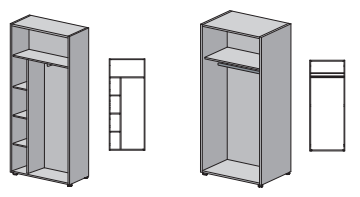

Wardrobe (frame), 0.12" thick fiberboard back

WxDxH	WxDxH
31.42"x15.91"x77.36"	31.42x23.78x77.36"
SF-104401	SF-104403