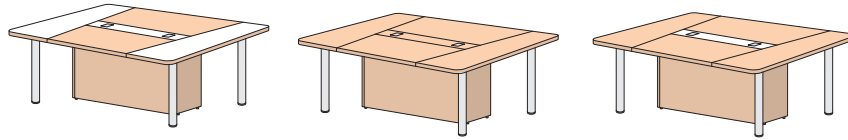

Desk

W x D x H
89.41"x43.15"x30"
image SF-411201
mirror SF-411202

W x D x H
12.80"x40.43"x30"
image SF-411211
mirror SF-411212

Conference table

W x D x H
94.49"x63.98"x30"
SF-411701

W x D x H
94.49"x63.98"x30"
SF-411701.1

Extension

W x D x H
66.54"x38.82"x30"
image SF-413101
mirror SF-413102

W x D x H 28.5"	
width	depth 27.56"
1063	SF-413103
1363	SF-413104
1663	SF-413105

for desks
SF-411201, 411211,
SF-411202, 411212

universal,
fixing under the table top

Conference table

W x D x H
62.99"x47.24"x30"
SF-411702

Coffee table

W x D x H
35.43"x35.43"x19.69"
SF-411601

Conference system

W x D x H
53.15"x23.62"x30"
SF-101736

Extension for conference table

W x D x H
55.12"x19.69"x30"
SF-411704