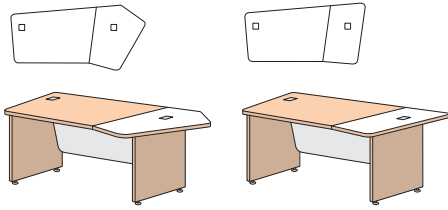

Desk

W x D x H
89.41"x43.15"x30"
image SF-411201
mirror SF-411202

W x D x H
12.80"x40.43"x30"
image SF-411211
mirror SF-411212

Conference table

W x D x H
94.49"x63.98"x30"
SF-411701

W x D x H
94.49"x63.98"x30"
SF-411701.1

Extension

W x D x H
66.54"x38.82"x30"
image SF-413101
mirror SF-413102

W x D x H 28.5"	
width	depth 27.56"
1063	SF-413103
1363	SF-413104
1663	SF-413105

for desks
SF-411201, 411211,
SF-411202, 411212

universal,
fixing under the table top

Conference table

W x D x H
62.99"x47.24"x30"
SF-411702

Coffee table

W x D x H
35.43"x35.43"x19.69"
SF-411601

Conference system

W x D x H
53.15"x23.62"x30"
SF-101736

Extension for conference table

W x D x H
55.12"x19.69"x30"
SF-411704