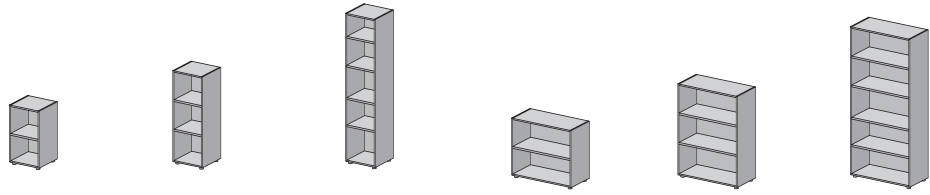

Drawer unit with a central lock

W x D x H
26.06"x19.57"x28.5"
SF-412921

Lock on the left side of the drawer front to be applied with the top SF-417951 and the desks SF-411201 and SF-411211

W x D x H
26.06"x19.57"x28.5"
SF-412922

Lock on the right side of the drawer front to be applied with the top SF-417952 and the desks SF-411202 and SF-411212

Mobile pedestals

W x D x H
16.06"x19.84"x24.92"
SF-412200

Lock on the right side of the drawer front

W x D x H
47.24"x19.84"x30"
SF-412400

PRIVATE OFFICE FURNITURE COLLECTION SMARTEX

Shelving unit d. 15.91 mm (0.12" thick fiberboard back)

WxDxH	WxDxH	WxDxH	WxDxH	WxDxH	WxDxH
15.71"x15.91"x31.5"	15.71"x15.91"x47.05"	15.71"x15.91"x77.36"	31.42"x15.91"x31.5"	31.42"x15.91"x47.05"	31.42"x15.91"x77.36"
SF-KM81.0201	SF-KM81.0301	SF-KM81.0501	SF-KM81.4201	SF-KM81.4301	SF-KM81.4501
1 shelf	2 shelves	4 shelves	1 shelves	2 shelves	4 shelves

Shelving unit d. 15.91" (0.71" thick MFC back)

WxDxH	WxDxH	WxDxH	WxDxH	WxDxH	WxDxH
15.71"x15.91"x31.5"	15.71"x15.91"x47.05"	15.71"x15.91"x77.36"	31.42"x15.91"x31.5"	31.42"x15.91"x47.05"	31.42"x15.91"x77.36"
SF-KM81.1201	SF-KM81.1301	SF-KM81.1501	SF-KM81.6201	SF-KM81.6301	SF-KM81.6501
1 shelves	2 shelves	4 shelves	1 shelf	2 shelves	3 shelves