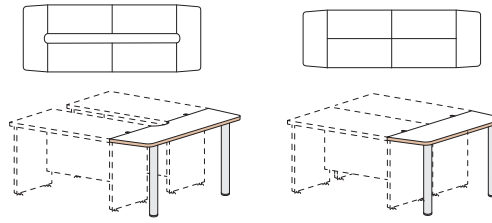

Extension

W x D x H
66.54"x38.82"x30"
image SF-413101
mirror SF-413102

W x D x H 28.5"	
width	depth 27.56"
1063	SF-413103
1363	SF-413104
1663	SF-413105

for desks
SF-411201, 411211,
SF-411202, 411212

universal,
fixing under the table top

Conference table

W x D x H
62.99"x47.24"x30"
SF-411702

Coffee table

W x D x H
35.43"x35.43"x19.69"
SF-411601

Conference system

W x D x H
53.15"x23.62"x30"
SF-101736

Extension for conference table

W x D x H
55.12"x19.69"x30"
SF-411704

W x D x H
47.24"x19.69"x30"
SF-411705

Drawer unit top

W x D x H
55.12"x22.83"x1.5"
SF-417951

To be applied with the drawer units SF-412910 and SF-412921 and the desks SF-411201 and SF-411211

W x D x H
55.12"x22.83"x1.5"
SF-417952

To be applied with the drawer units SF-412910 and SF-412922 and the desks SF-411202 and SF-411212

Drawer unit with a central lock

W x D x H
15.91"x19.61"x28.5"
SF-412910

Lock on the right side of the drawer front to be applied with the top SF-417951 and the desks SF-411201 and SF-411211 to be applied with the top SF-417952 and the desks SF-411202 and SF-411212